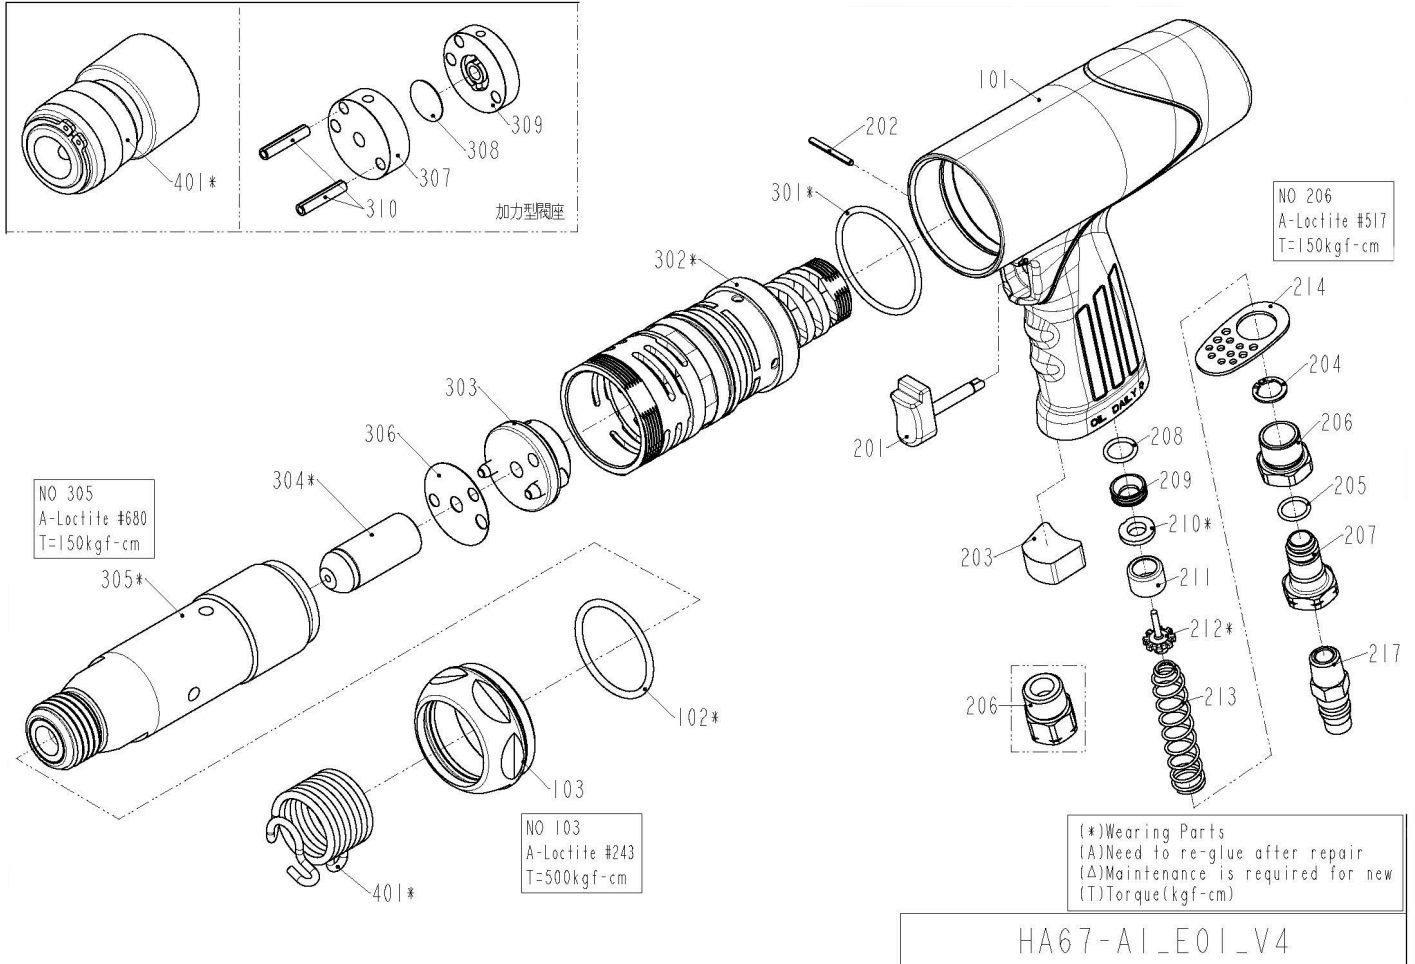

APP570SET - De-scaling Tool Set

Ref	PCL Part No	Description	Qty
101	APS570SET/101	Housing	1
102	APS570SET/102	O-ring	1
103	APS570SET/103	Magazine	1
201	APS570SET/201	Trigger unit	1
202	APS570SET/202	Spring pin	1
203	APS570SET/203	Muffler	1
204	APS570SET/204	Ex-concentric ring	1
205	APS570SET/205	O-ring	1
206	APS570SET/206	Air inlet	1
207	APS570SET/207	Air inlet	1
208	APS570SET/208	O-ring	1
209	APS570SET/209	Insert bushing	1

Ref	PCL Part No	Description	Qty
210	APS570SET/210	Seal	1
211	APS570SET/211	Bushing	1
212	APS570SET/212	Tip valve	1
213	APS570SET/213	Spring	1
214	APS570SET/214	Deflector	1
301	APS570SET/301	O-ring	1
302	APS570SET/302	Rear cushion	1
303	APS570SET/303	Valve unit	1
304	APS570SET/304	Main piston	1
305	APS570SET/305	Cylinder	1
306	APS570SET/306	Gasket	1
401	APS570SET/401	Quick change retainer	1